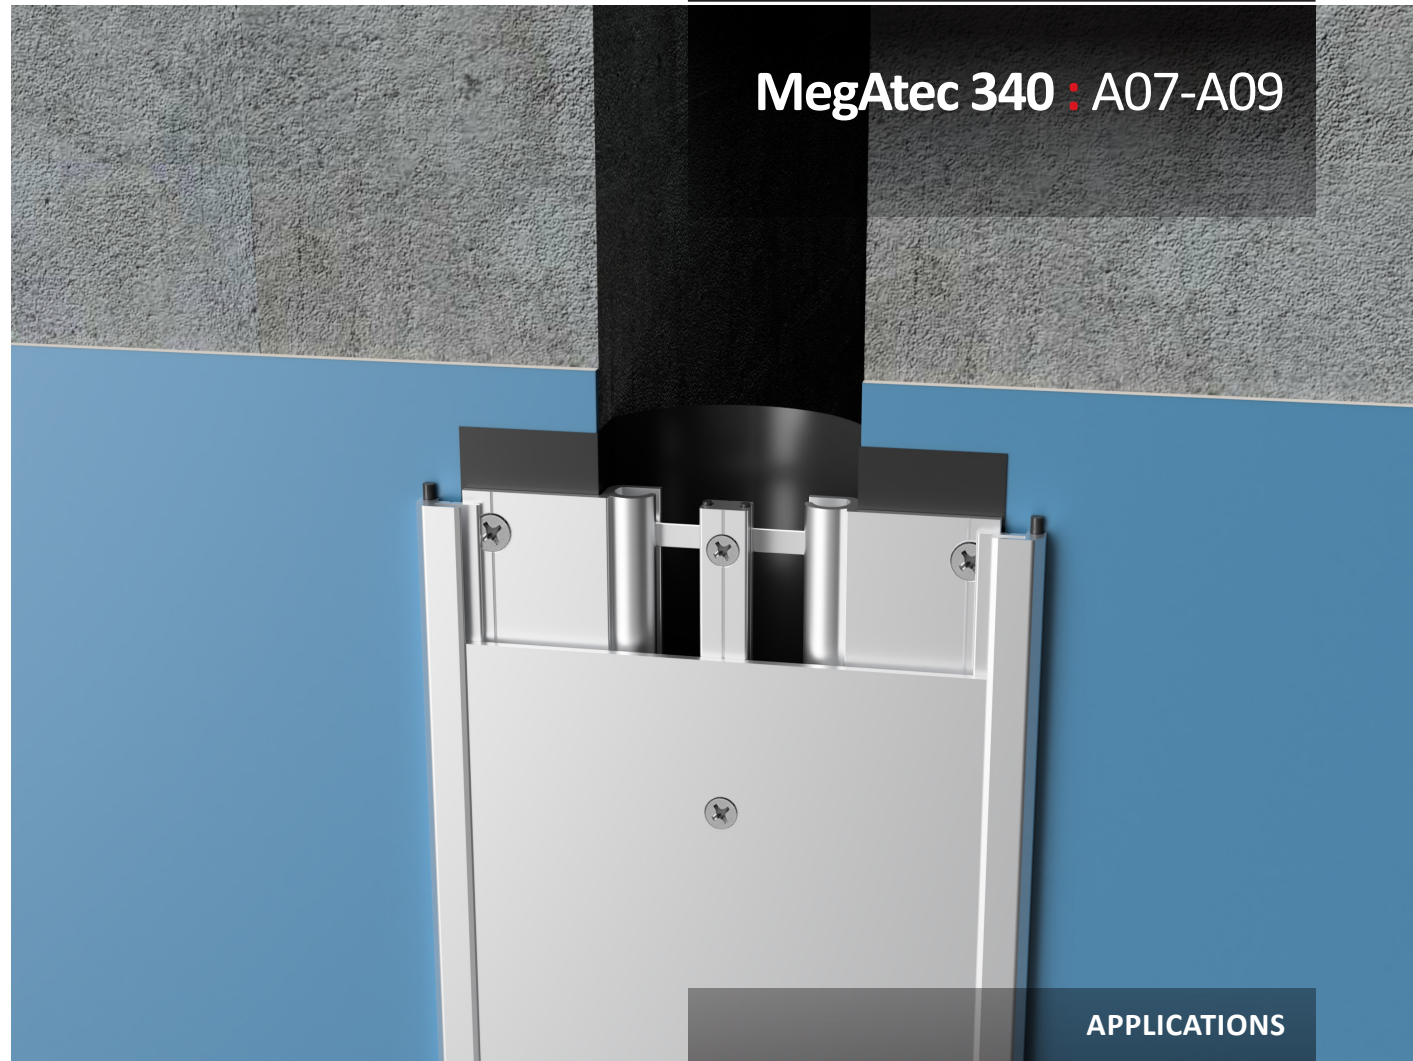

Features

Surface

Raised surface

Movement

Multi-directional

ASTM E-1399 Class I: Thermal
Class II: Wind
Class III: Seismic

Traffic Frequency per day

-	-	-	-	-

System Options

Gap width(s)	100, 150, 200, 250, 300, 400, 500 mm
Height(s)	10 mm
Metal type(s):	6063 T5 & T6 aluminium
Colour(s)	20/25 micron clear satin Anodised finish aluminium
Fire barrier	120 minutes
Waterproofing	Moisture barrier
Pre-assembly in factory	Contact Vexcolt

MegAtec 340 : A07-A09

APPLICATIONS

Airport Terminals | Educational | Exhibition Centres
Department Stores | Distribution & Retail Warehouses
Factories | Hospitals | Museums | Offices & Hotels
Parking | Places of Worship | Residential Buildings
Rail, Metros & Elevated Rail Stations | Roads & Bridges
Shopping Centres | Sports Stadiums | Supermarkets