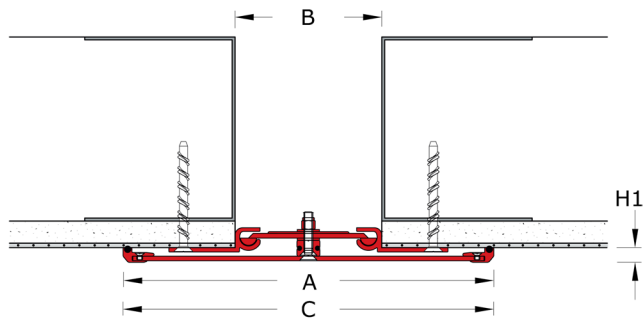

METAL EXPANSION JOINT

Wall to Wall | Corner to Wall

100 - 500 mm (4 - 20") Expansion Gaps

MegAtec 340 : A07-A09

MegAtec 340 : A07